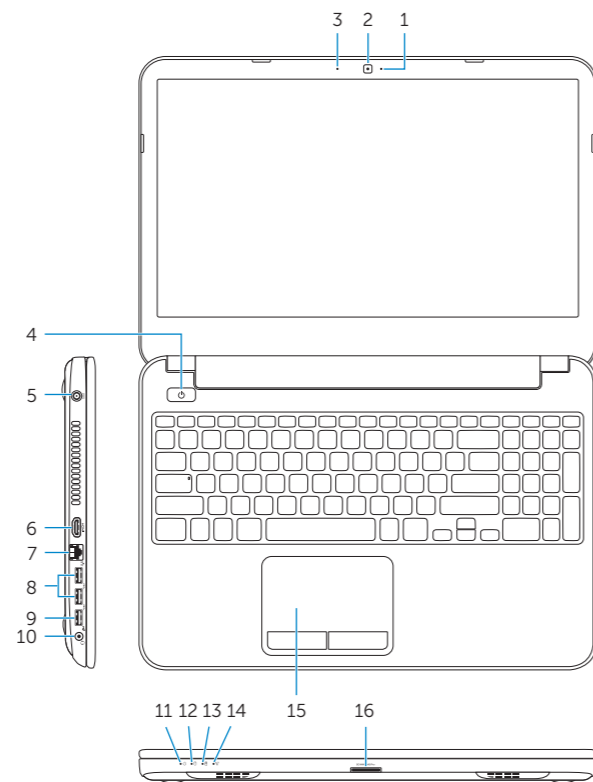

M531R-5535

Features

Fitur | 外觀 | 기능

1. Camera-status light
2. Camera
3. Digital microphone
4. Power button
5. Power-adaptor port
6. HDMI port
7. Network port
8. USB 3.0 ports (2)
9. USB 2.0 port
10. Headset port
11. Power-status light
12. Hard-drive activity light